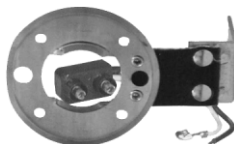

Model 10 Flex Strap Mount Kit