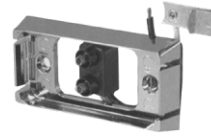

Model 15 Adapter Mount Kit

1. 20TL15404 Mount kit grey
2. 20TL15405 Mount kit chrome
3. 00790 Adapter, grey
4. 00791 Adapter chrome
5. 94906 Plug