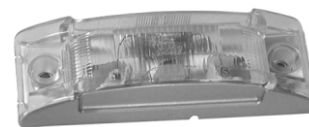

Super 21 Sealed License Lamp Kit