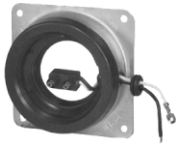

Betts Oblong Lens

1. 20TL99043Y Yellow

Betts Tail Lens

1. 20TL99101R Red

8.1.13: TRUCK-LITE MOUNTING ACCESSORIES

8.1.13.1: TRUCK-LITE MODEL 10

Model 10 Surface Grommet Mount Kit

 1. 20TL10412 Open back kit
 2. 20TL10413 Closed back kit
 3. 20TL10722 Bracket
 4. 20TL94902 Plug