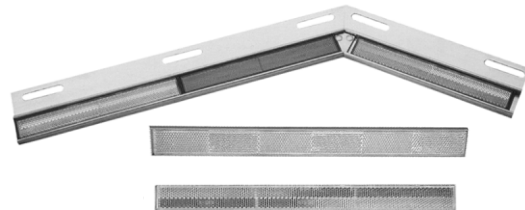

Angled Bracket Kit

Includes: 1 pair—JKG2845
2—JKG2000WP
2—JKG2001WP

1. JKG2845KIT