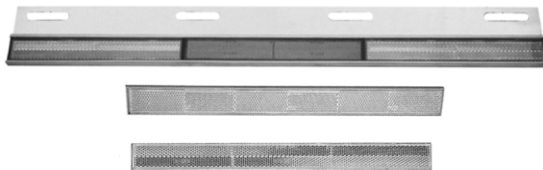

8.5.2.2: CONSPICUITY REFLECTOR KITS & COMPONENTS

Straight Bracket Pair

1. JKG2800 24" x 3" x 4.375"

Angled Bracket Pair

1. JKG2845 24" x 3" x 4.375"

Straight Bracket Kit

Includes: 1 pair—JKG2000
 2—JKG2000WP
 2—JKG2001WP