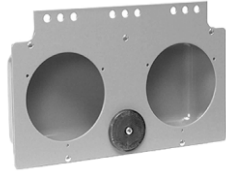

Metal Module Box 4" Lamp

1. 20TL40725 2. 20TL40604 3. 20TL40605	Universal LH w/wire grommet RH w/wire grommet