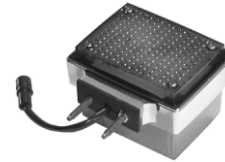

Model 70 Pedestal Turn Signal

- 1. 20TL70300 Red/Yellow S.C. lamp
- 2. 99009R Red lens
- 3. 99009Y Yellow lens

Model 70 Pedestal Turn Signal

- 1. 20TL70330R Red lamp
- 2. 99009R Red lens

Model 70 Double Face Turn Signal Ford