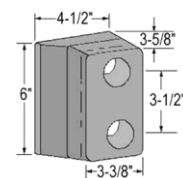

12.1.1: WHEEL CHOCKS

1. MSP1047 10" x 8" x 6" Solid rubber with eye bolt

1. MSPAAB007324 Cast aluminum

12.1.2: DOCK BUMPERS

1. MTR21400098

1. MTR21400106

1. FRUWCA0015

1. MTR30037