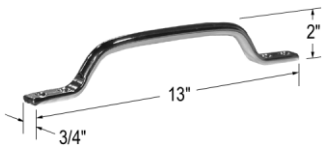

8" Convex S/S

1. BMF904E Standard
2. BMF904EO Offset

12: Safety Equipment

12.5 Fire Extinguishers & Other Safety Equipment

12.5.1: FIRE EXTINGUISHERS

*Metal valve
*With bracket & hose

1. WLK466418

5 lbs.

*Plastic valve
*With bracket

1. WLK466413FS

2.75 lbs.

12.5.2: GRAB HANDLES

1. POL817C