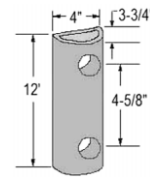

12.1 Wheel Chocks & Dock Bumpers

12.1.1: WHEEL CHOCKS

12.1.2: DOCK BUMPERS

1. GL0D-4

12: Safety Equipment