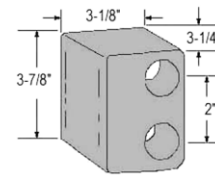

1. FRUXCF9657-1