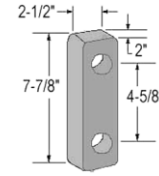

1. MTR30039
2. MSPT-42