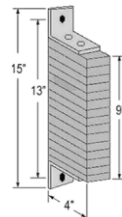

1. FRUXUB7259