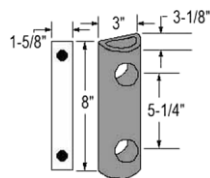

12.1.1: WHEEL CHOCKS

1. MSP1047 10" x 8" x 6" Solid rubber with eye bolt

1. MSPAAB007324 Cast aluminum

12.1.2: DOCK BUMPERS

1. MTR21400098

1. MTR21400106

1. FRUWCA0015

1. MTR30037

1. 20TL97812 6" x 16"
2. 20TL97822 7" x 16"

Heated West Coast mirror

1. 20TL97813 6" x 16"

Heater element for West Coast mirror

1. 20TL97845

Convex 7-1/2" diameter steel head
5/16" female adjustable ball stud & bolt
Bright S/S—L bracket included

1. 20TL97815 A = 2.3"
2. 20TL97817 A = 2.1" with offset stud

Convex 6" diameter steel head
5/16" female adjustable ball stud & bolt
L bracket included

1. 20TL97819 Bright S/S

Universal mounting bracket
for convex mirror
Use on 3/4" or 5/8" tube