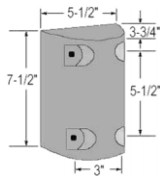

1. MTR30067
2. FRU282551